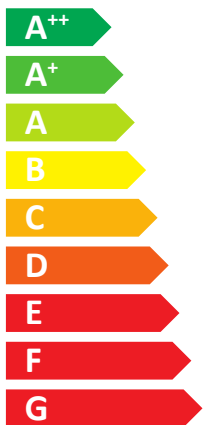

ENERG

енергия · ενεργεια

Logatherm

WLW196i-6 AR T190 Comfort

7738503952

Buderus

A++

A

dB

53 dB

- 6** kW
- 5** kW
- 7** kW

ENERG

енергия · ενέργεια

Buderus

7738503952

Logatherm

WLW196i-6 AR T190 Comfort

Energy label components: boiler icon, radiator icon, tap icon, and energy class labels A++ and A.

Feature icons: solar panel, hot water tank, control panel, and boiler, each with a plus sign and a checkbox.